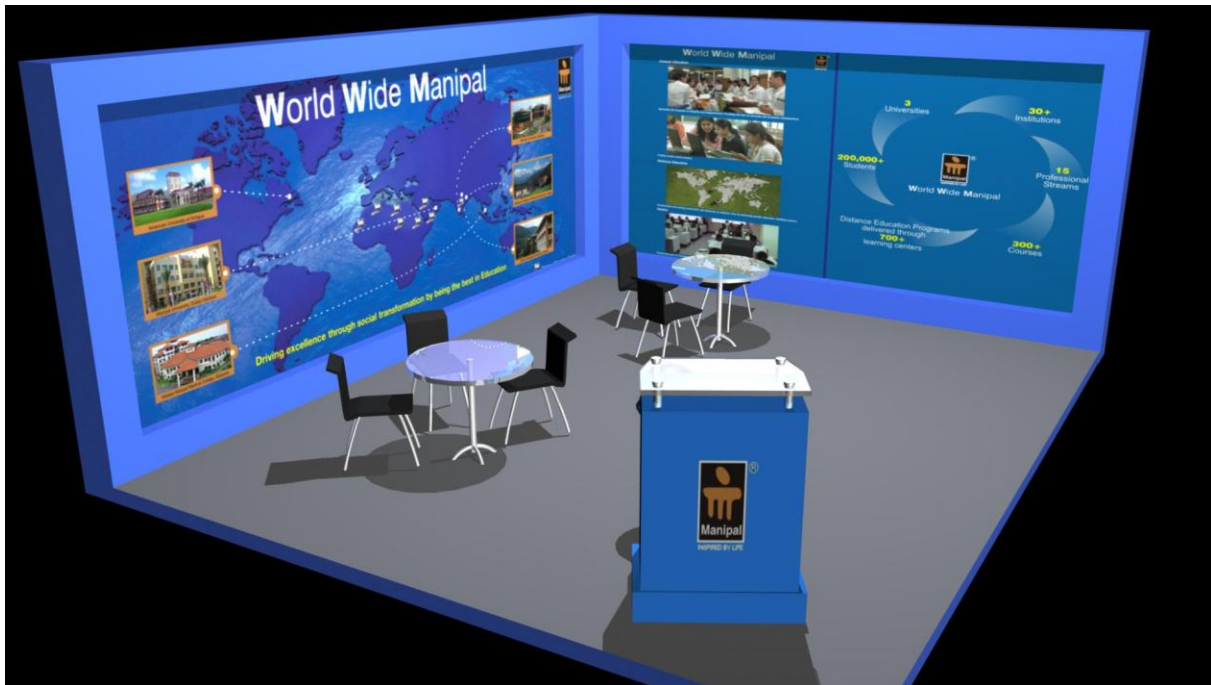

Sikkim Manipal University's Distance Education Programme: 'Catalysing Change' at EDGE 2010

Sikkim Manipal University
Directorate of Distance Education

Manipal Education is principal sponsor for EDGE 2010 (Emerging Directions in Global Education) scheduled **from 3rd – 5th March, 2010** at the India Habitat Center, New Delhi.

VIDYADEEP
CASE STUDY CONTEST

**GRAND
FINALE
@EDGE**

**SMU – DE'S MANAGEMENT
STUDENTS SHOW THEIR
PROBLEM-SOLVING SKILLS
JUDGED BY A
DISTINGUISHED PANEL.**

**Contest begins at 8.30am
Awards ceremony at 12.30pm**

The conference will consist of an International Conference and Workshops, Exhibition on global education trends, attended by dignitaries, govt. officials, industry captains and trend-setters in the field of higher education.

The national level finals for Vidyadeep, SMU-DE's **national case study competition for MBA students will be hosted at EDGE.** Previous events @ 4 zones saw winners being picked to present their solutions to a business case study at EDGE 2010.